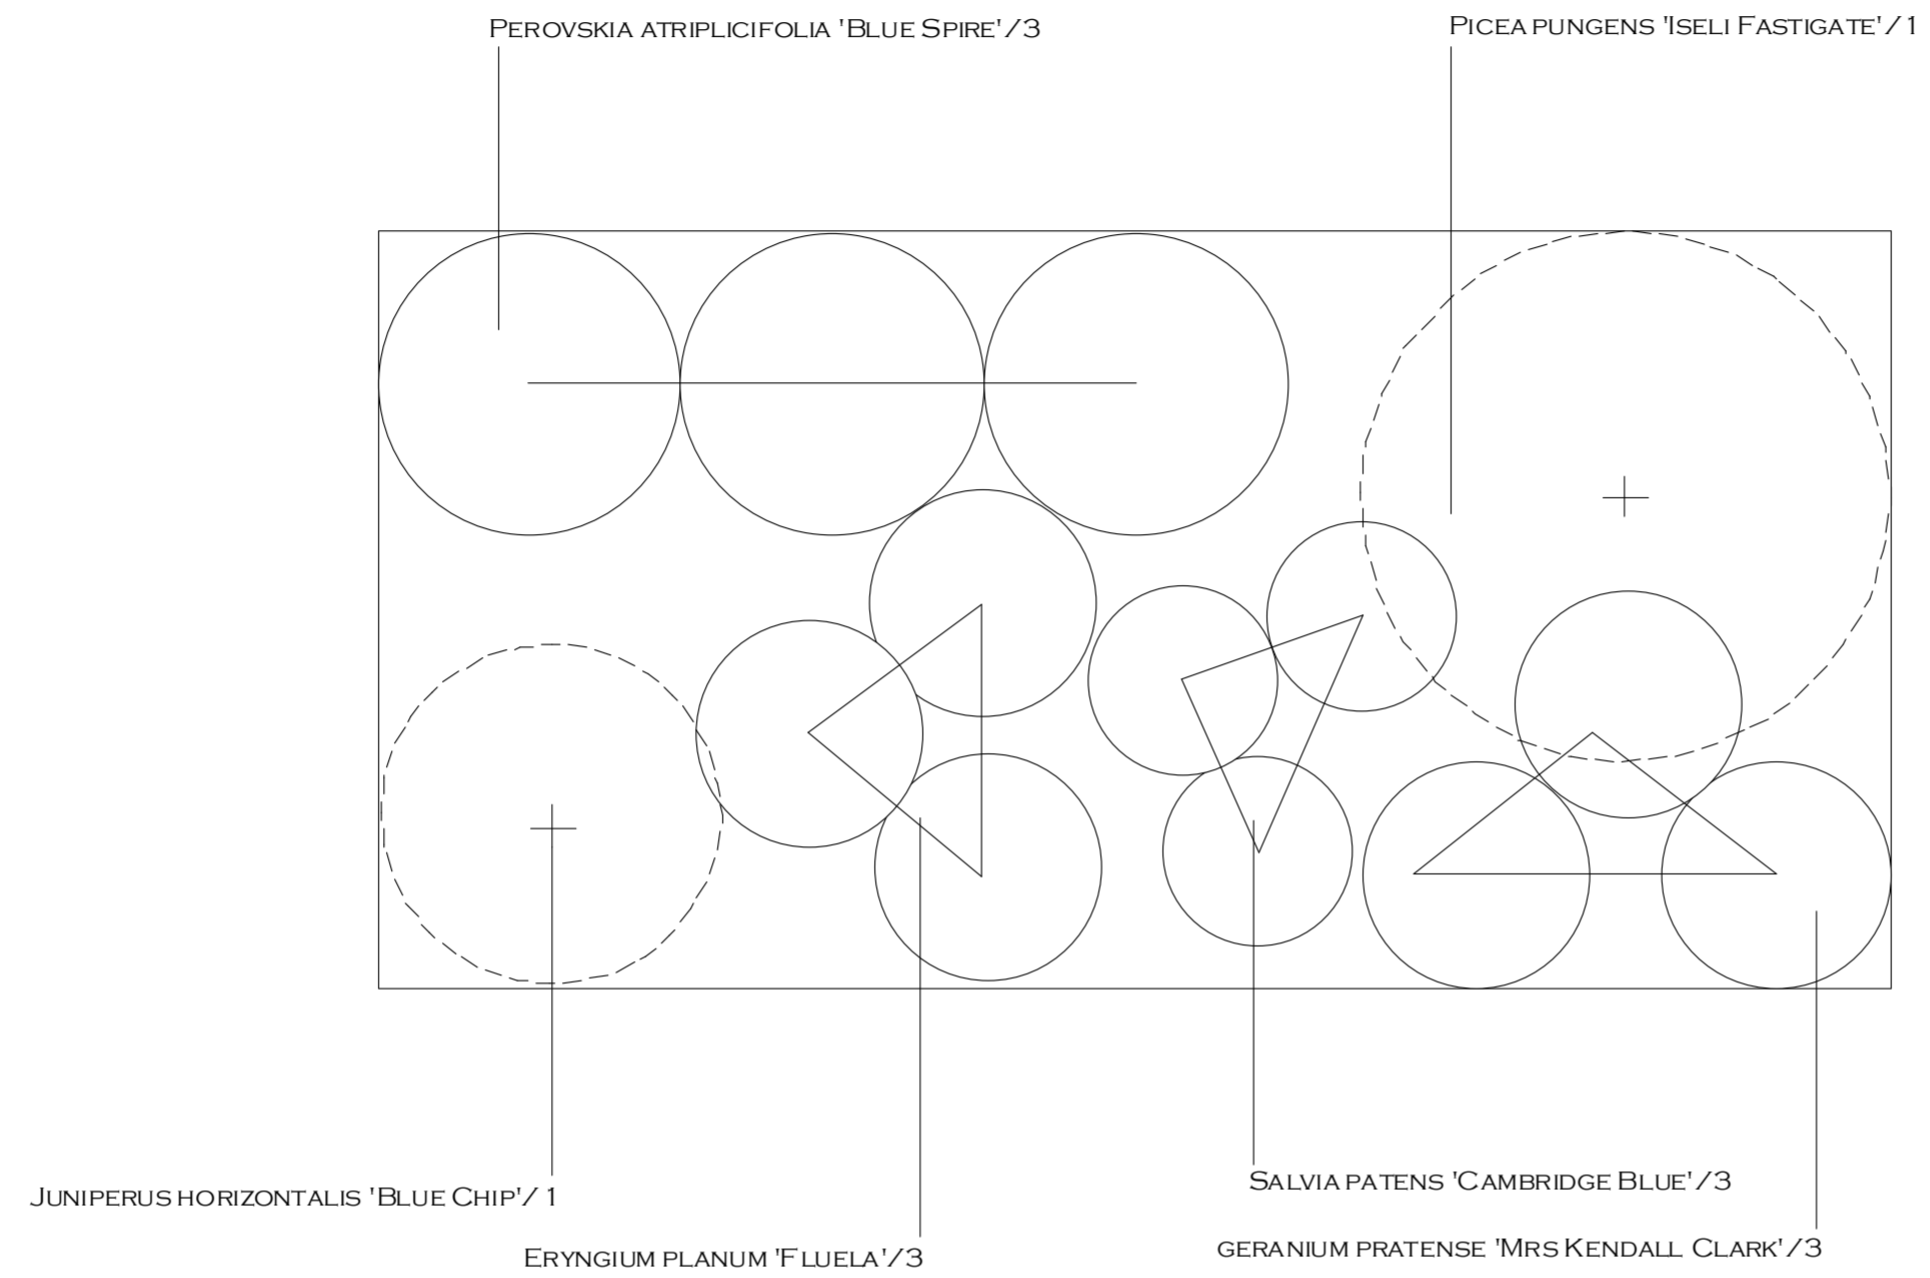

BLUE AND WHITE

A COLLECTION OF PLANTS SELECTED FOR THEIR STRONG BLUES WITH WHITE HIGHLIGHTS. LONG LASTING FOLIAGE AND FLOWERS WITH YEAR ROUND INTEREST

FISHER TOMLIN

NATIONAL CONIFER WEEK 2006

BLUE & WHITE SCALE 1:10 DRAWING 881/1.1 REV A DRAWN AFT 26 JUNE 2006