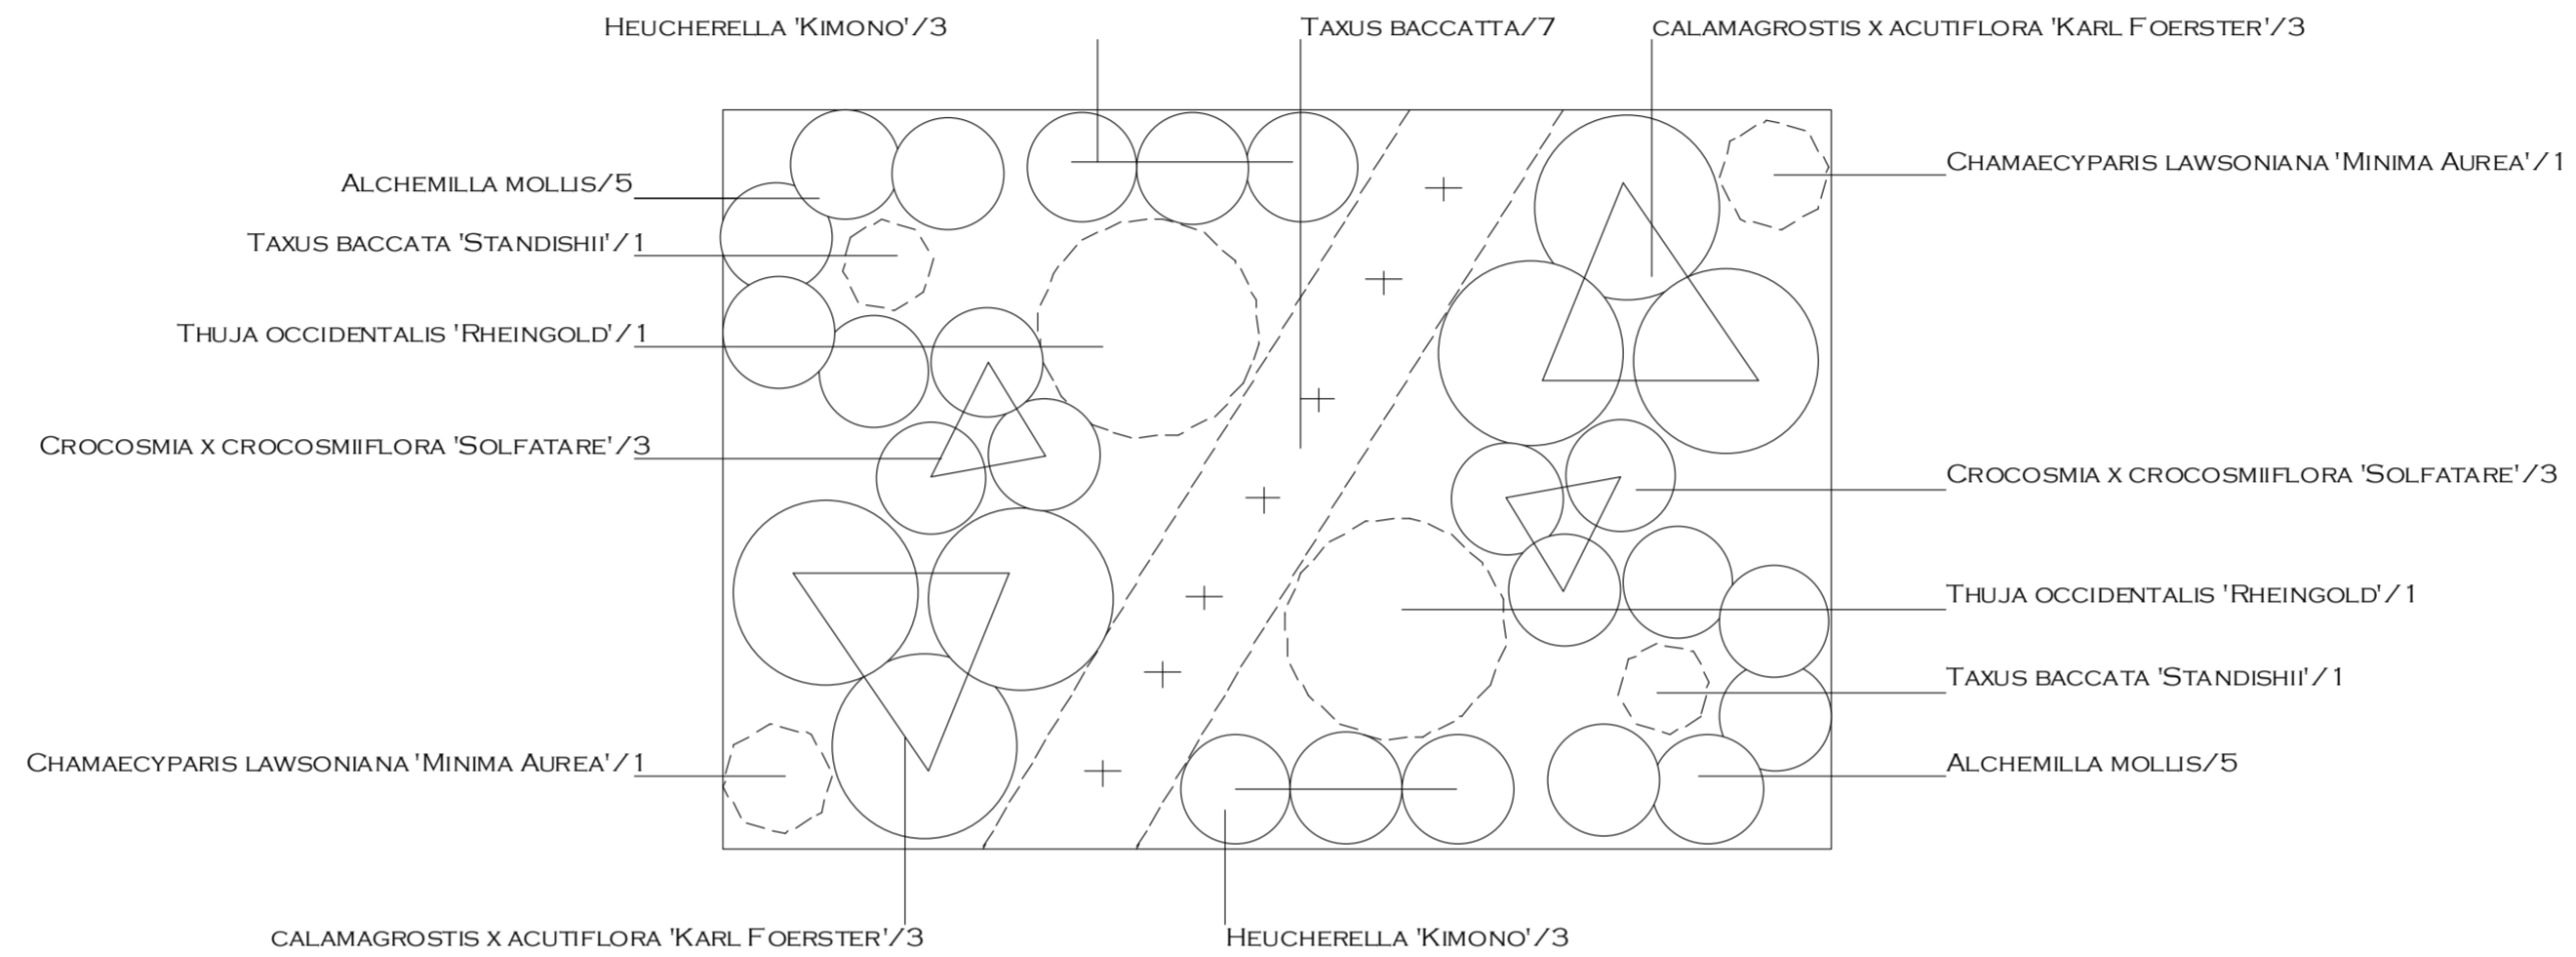

CONTEMPORARY

A SIMPLE, MINIMAL DESIGN USING FOLIAGE AND A PALETTE OF YELLOWS AND GREENS TO ACHIEVE A STYLISH STATEMENT. THIS SCHEME IS SUITABLE AS AN ISLAND BED OR USING JUST ONE HALF CAN BE RECREATED IN A BORDER.

FISHER TOMLIN

NATIONAL CONIFER WEEK 2006

CONTEMPORARY SCALE 1:20 DRAWING 881 / 2.1 REV A DRAWN AFT 26 JUNE 2006

74 SYDNEY ROAD WIMBLEDON LONDON SW20 8EF TEL +44 (0) 208542 0683 EMAIL INFO@FISHERTOMLIN.COM  
 COPYRIGHT FISHER TOMLIN LIMITED 2006 ALL DIMENSIONS MUST BE CHECKED ON SITE AND NOT SCALED FROM THIS DRAWING.  
 REVISION A CHANGES TO PLANTS.